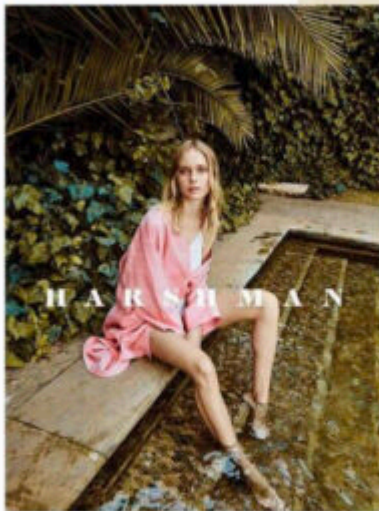

# TRUE MODELS

**Arina Levchenko**

180 | 82 / 60 / 89 / 41 | Blond / Grey